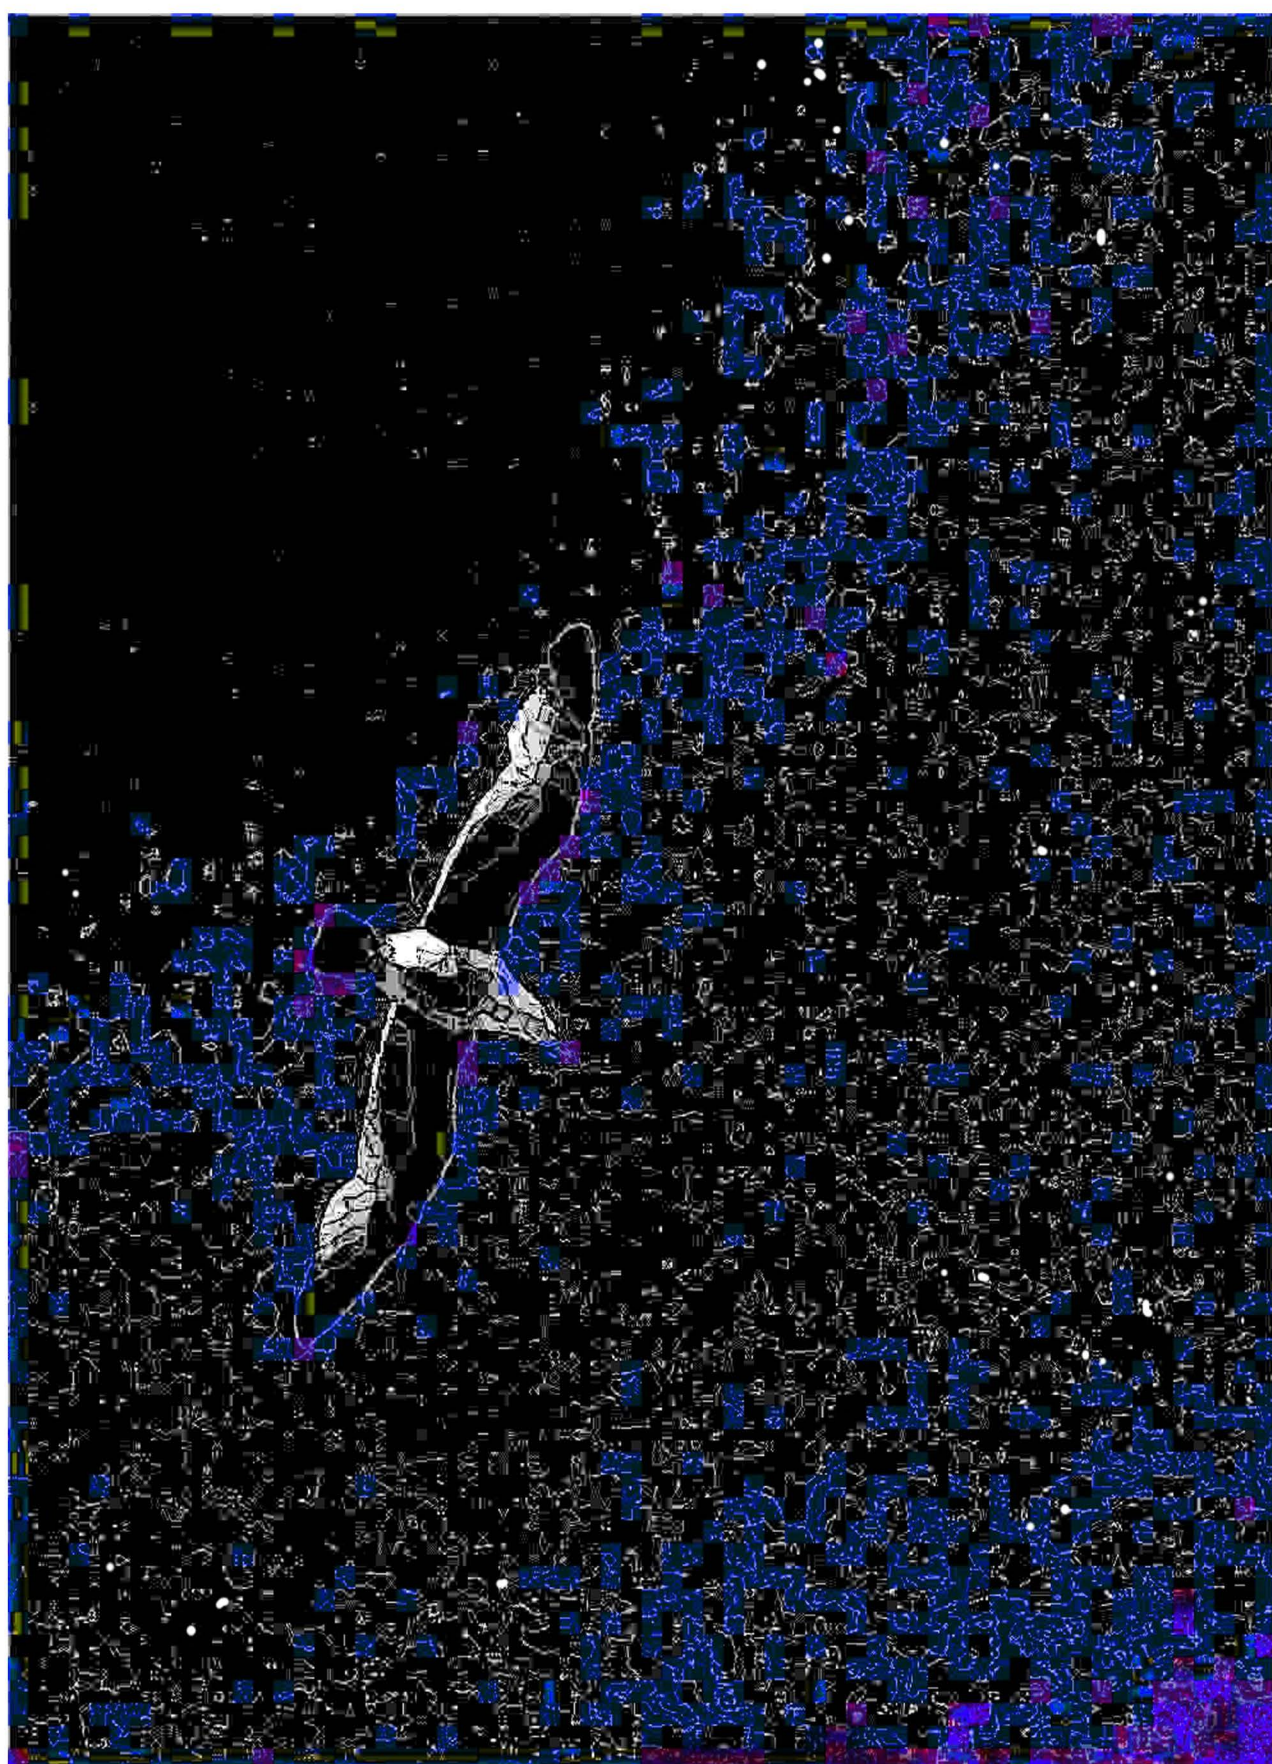

A
L
O
N
E

G
U
L
L

孤
独
な
ガ
ー
ル

earle b. weiss

孤独なガール

A LONE GULL

*eventide approaches
I see night's- fog settling o'er the horizon*

*softly,
as a veil, the drifting silent sea is lord*

*sky- blues fade
graying clouds merge
all colours now blush, life an illusion*

*a
softly breeze
carries
my lone white Gull
her wings silent
alone,
she sweeps towards the mist*

*I hear
few whispers
of the eternal ebbing tides
they toss, they hush, they.....*

*I glance towards the Gull, who has now faded
away, lost
swept eternal
unafraid
of drifting mists
of vast endless seas,
alone*

孤独なガール
- A Lone Gull

イブニング ミスト
- Evening Mist

*Baldwin Hill Press
Aurora Art White
2018*